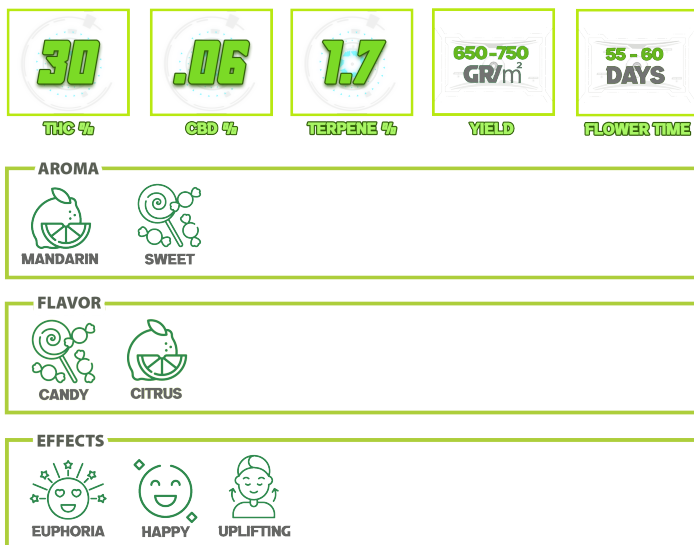

BLUE LOBSTER

CANDY GAS: BLUE LOBSTER

Blue Lobster, a Compound Genetics cross of Apples and Bananas x Eye Candy, took three awards at the East Coast 2023 Zalypix: Gassiest, Best Terps, and runner-up for Best Overall. We see why—Blue Lobster is flush with blueberry candy terps layered with grape that bloom from deep green buds tinged with a dark periwinkle beneath clawfuls of frost. As the breeders state, she’s “in a league all her own.”

Rating: Not Rated Yet

Price
\$5.00

14 Days
★ ★ ★ ★ ★

[Ask a question about this product](#)

Manufacturer [FIRE FACTORY](#)

Description

Blue Lobster is a slightly indica dominant hybrid strain (60% indica/40% sativa) created through crossing the delicious Apples N Bananas X Eye Candy strains. If you love a super mouthwatering flavor and a soaring, happy high with your medicine, look no further than Blue Lobster to give you everything that you need and so much more.

Thanks to these blissful effects and its insanely high 26-30% average THC level, Blue Lobster is often said to be a great choice for very experienced patients who are looking for help with treating the symptoms of chronic stress or anxiety, [PTSD](#), chronic pain and depression or mood swings.